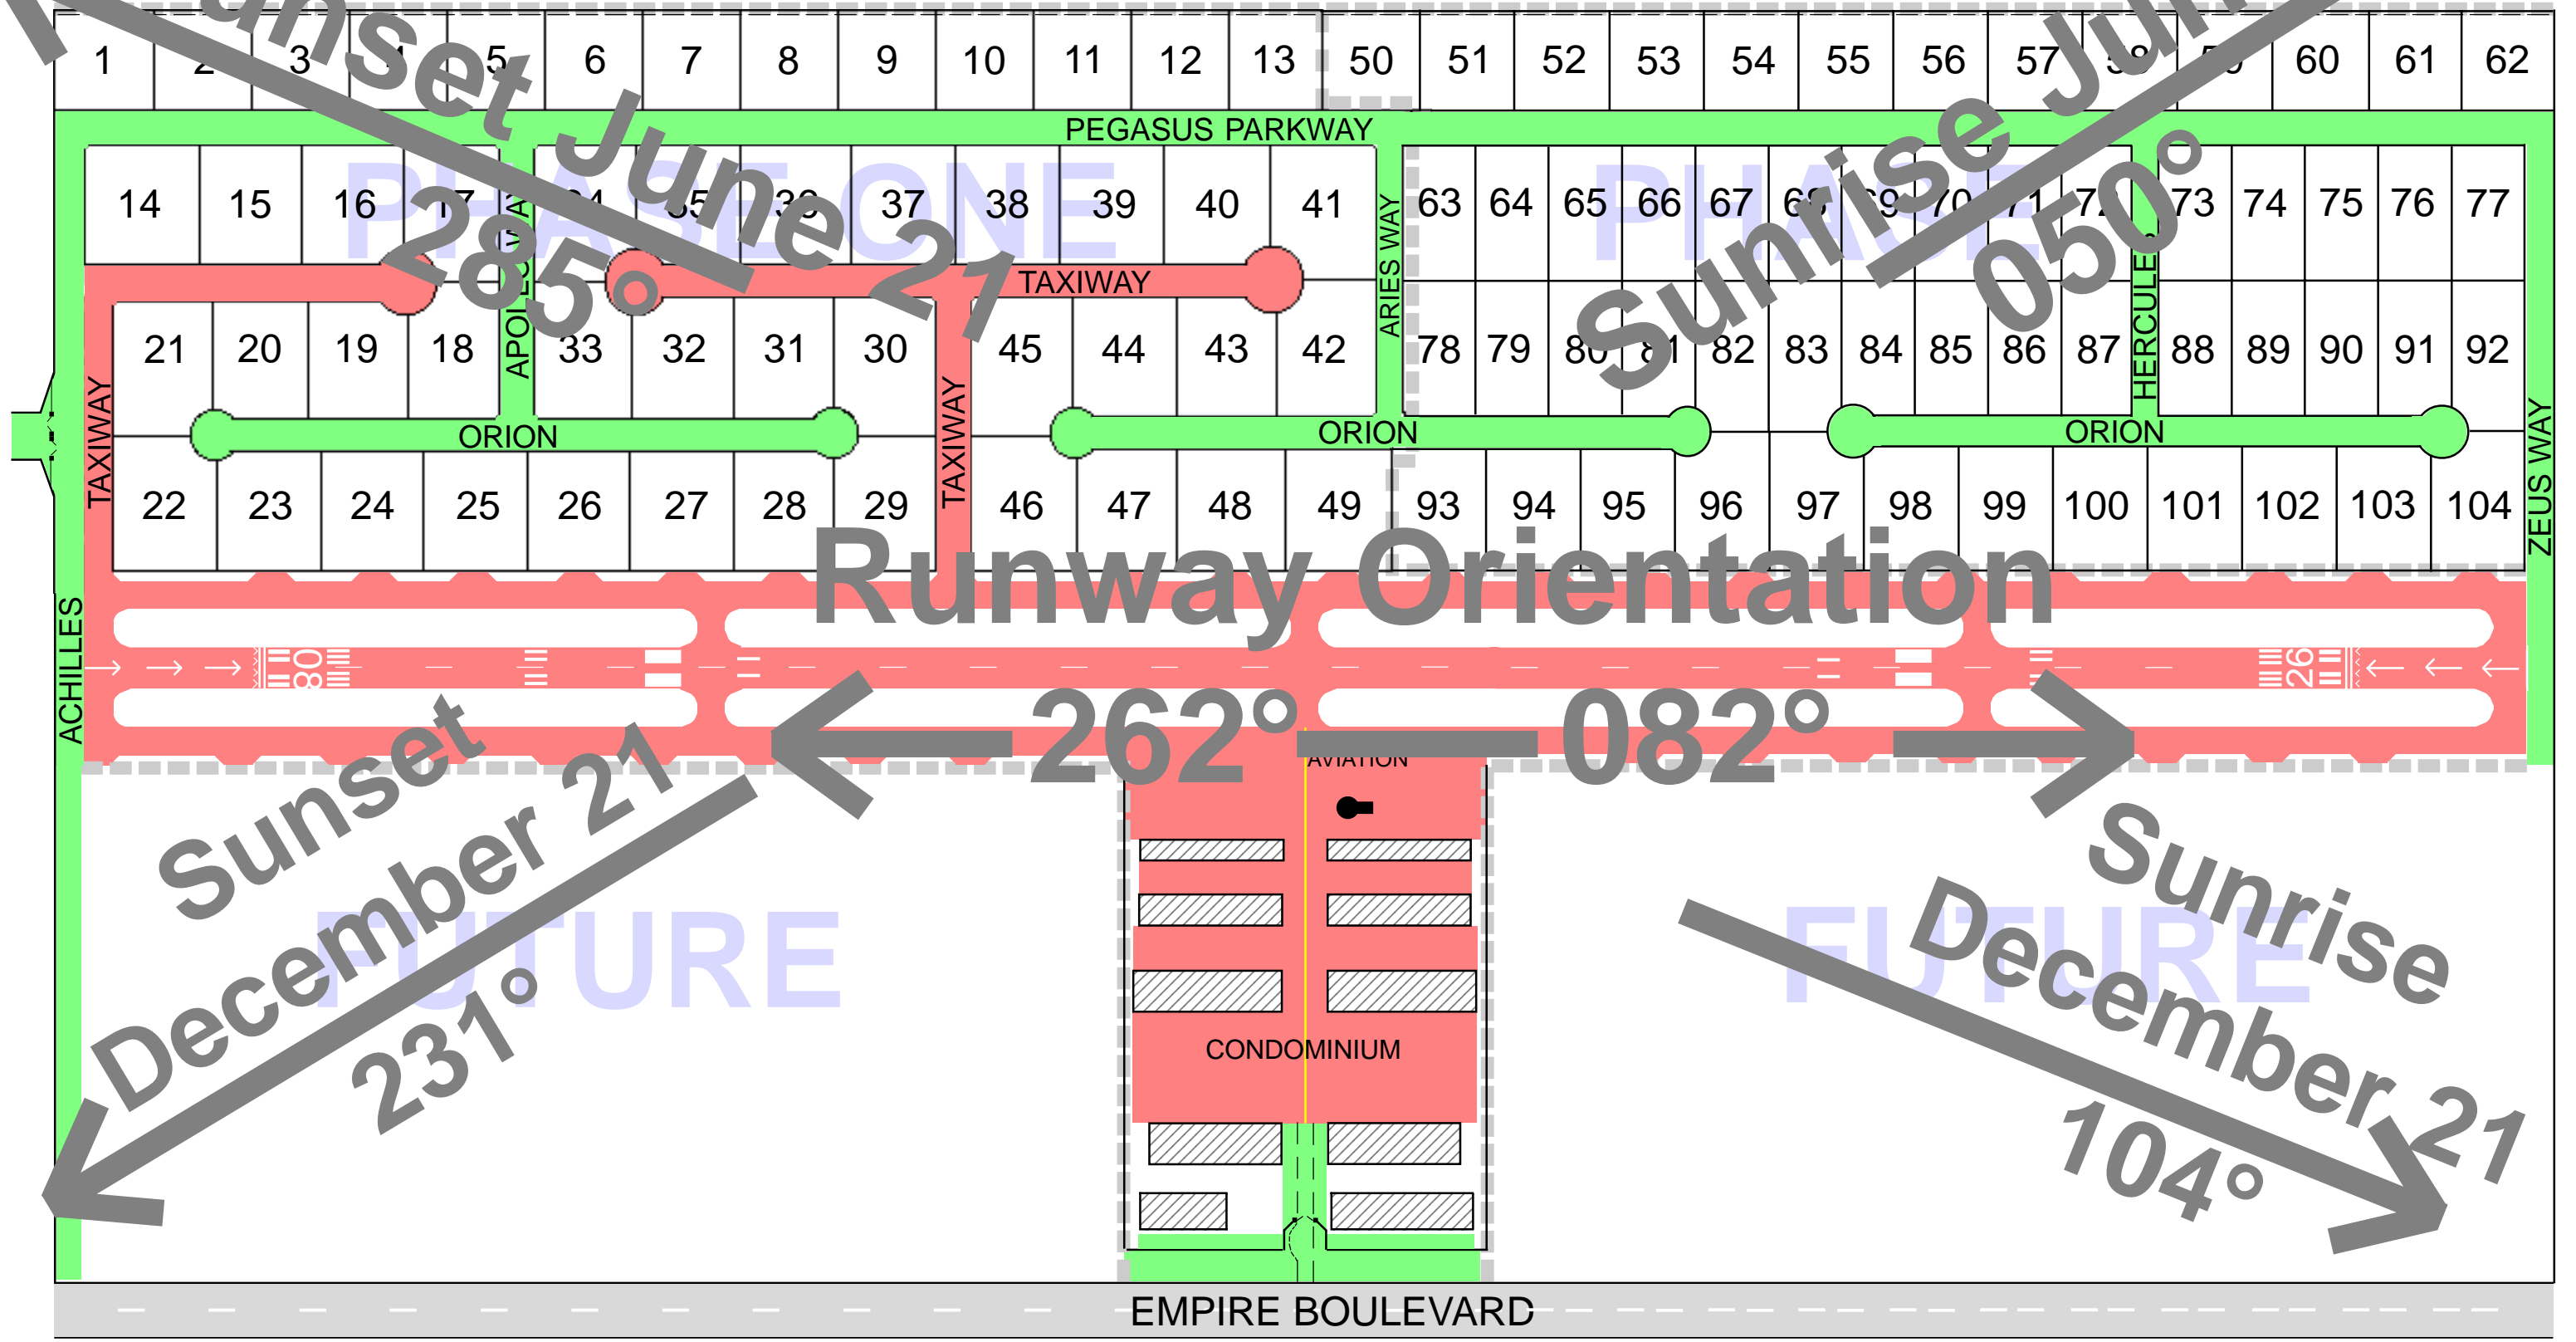

# Sunrise - Sunset Angles at Pegasus Airpark (Magnetic Heading)

(Based on sea level data. Actual angle will vary due to elevation and mountains)

Mid - Day Sun Angle: December 21 =  $33.5^\circ$  / June 21 =  $80.3^\circ$

Sunset  
December 21  
 $231^\circ$

←  $262^\circ$

$082^\circ$  →

Sunrise  
December 21  
 $104^\circ$

Sunset  
June 21  
 $285^\circ$

Sunrise  
June 21  
 $050^\circ$

Runway Orientation

EMPIRE BOULEVARD